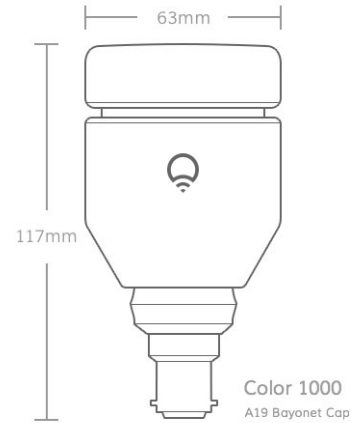

## Color 1000 Product Information Sheet

Fitting Type	E26 Edison Screw: US, Canada, Japan, Taiwan, Central America and South America. E27 Edison Screw: South America and Rest of World. E22 Bayonet Cap: Europe, India, Australia and New Zealand.
Voltage Range	Universal Voltage - 110V to 240V
Lumens	1055 lumens (75 equivalent)
Wattage	11W at full brightness
Product Dimensions [Edison]	Inches: 2.48" W x 4.53" H Millimeters: 63mm x 115mm
Product Dimensions [Bayonet]	Inches: 2.48" W x 4.61" H Millimeters: 63mm W x 117mm H
Product Weight [Edison]	8.47 ounces (240 grams)
Product Weight [Bayonet]	8.57 ounces (243 grams)
Beam Angle	130 Degrees
Color Temperature	2,500 K - 9,000 K
Dimming	Software dimming
Expected Lifetime	Up to 22.8 years based on 3 hours usage per day.
Material/Finish	Pearl White
Precautions	Not intended for use in weather exposed areas
Operating System	iOS 8.0+ or Android 4.0+
Warranty	2-year limited hardware warranty
Packaging Dimensions	Inches : 3.74" L x 3.35" W x 6.38" H Millimeters: 95mm L x 85mm W x 162mm H
Wi-Fi Router Requirements	Wi-Fi router must be standard 802.11 b, g or n 2.4Ghz compliant. WPA2 security (highly recommended)
Product Code	E26 Fittings : LBA19E26UC10 E27 Fittings : LBA19E27UC10EU B22 Fittings : LBA19B22UC10EU