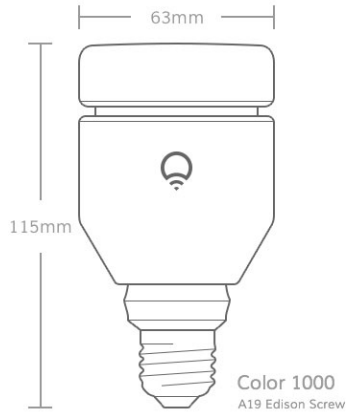

## Color 1000 Product Information Sheet

Fitting Type	E26 Edison Screw: US, Canada, Japan, Taiwan, Central America and South America. E27 Edison Screw: South America and Rest of World. E22 Bayonet Cap: Europe, India, Australia and New Zealand.
Voltage Range	Universal Voltage - 110V to 240V
Lumens	1055 lumens (75 equivalent)
Wattage	11W at full brightness
Product Dimensions [Edison]	Inches: 2.48" W x 4.53" H Millimeters: 63mm x 115mm
Product Dimensions [Bayonet]	Inches: 2.48" W x 4.61" H Millimeters: 63mm W x 117mm H
Product Weight [Edison]	8.47 ounces (240 grams)
Product Weight [Bayonet]	8.57 ounces (243 grams)
Beam Angle	130 Degrees
Color Temperature	2,500 K - 9,000 K
Dimming	Software dimming
Expected Lifetime	Up to 22.8 years based on 3 hours usage per day.
Material/Finish	Pearl White
Precautions	Not intended for use in weather exposed areas
Operating System	iOS 8.0+ or Android 4.0+
Warranty	2-year limited hardware warranty
Packaging Dimensions	Inches : 3.74" L x 3.35" W x 6.38" H Millimeters: 95mm L x 85mm W x 162mm H
Wi-Fi Router Requirements	Wi-Fi router must be standard 802.11 b, g or n 2.4Ghz compliant. WPA2 security (highly recommended)
Product Code	E26 Fittings : LBA19E26UC10 E27 Fittings : LBA19E27UC10EU B22 Fittings : LBA19B22UC10EU